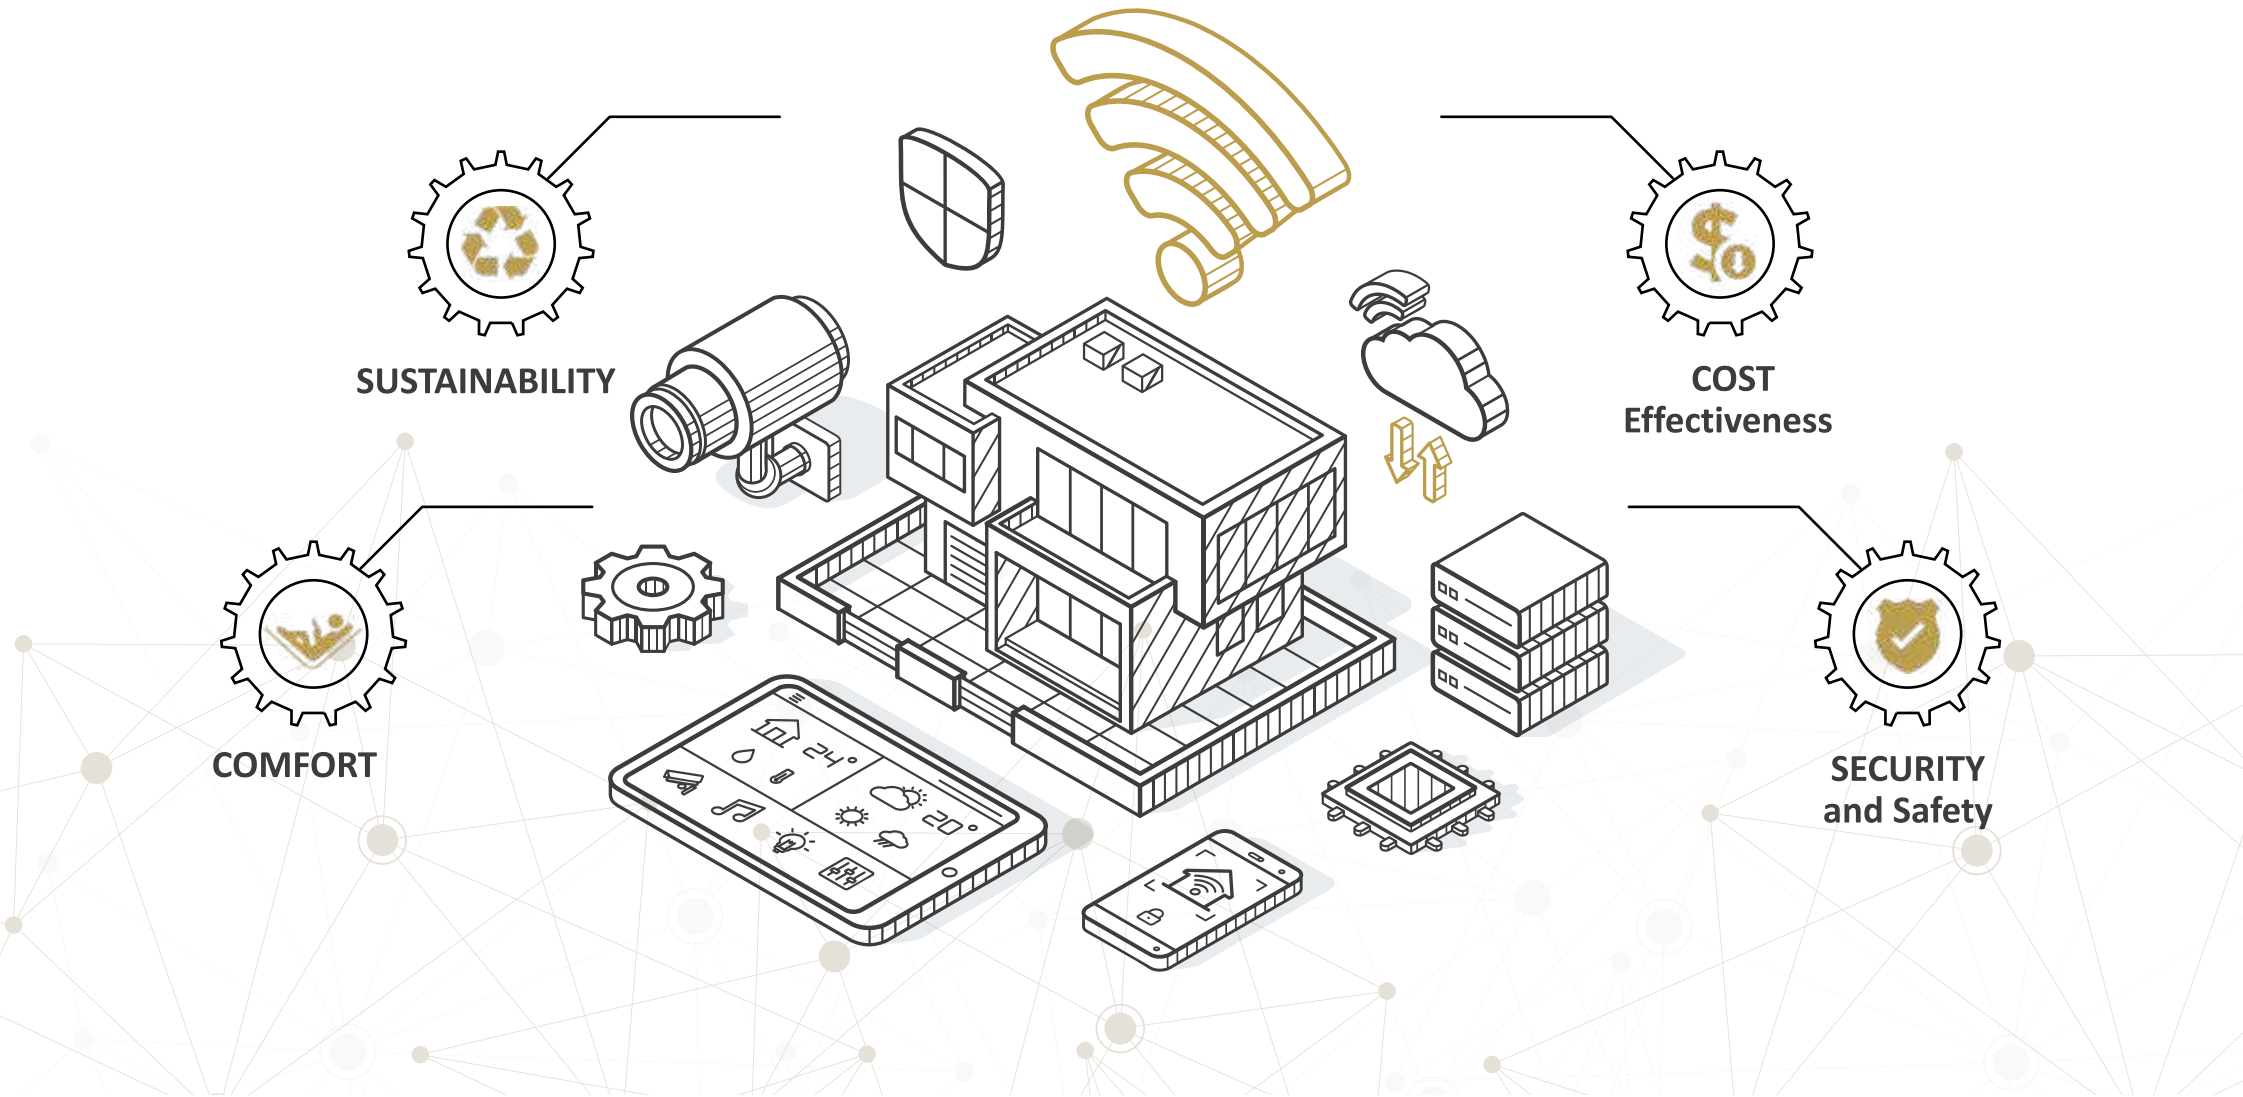

UPTOWN
CAIRO
HEART OF CAIRO

SQUARE
6th OCTOBER

مدینة الورد
Medinet Al Ward

Palm
View
6th of October

iLEAD AUTOMATION
SOLUTIONS
BUSINESS IS ON

BUSINESS IS ON ..

It's all about making your business more efficient, creating solutions that set it apart, and putting you a step above all the rest.

Energize your business with ILEAD Automation solutions, provide a more comfortable and intuitive working environment for your employees as well as attend to customers and welcomes them.

Enjoy significant energy saving benefits through intelligent scenes which will help increase the cost-effectiveness of your space. Our intelligent building automation is for residential, commercial, and administrative spaces. Set your lighting, music, and temperature to welcome your customers. Keep an eye on things from anywhere.

With one click your business is on Security system arms, lights go on, temperature adjusts and all the music automatically turn on.

BUILDING AUTOMATION

Differentiate your space & Position it where it really matters
we seamlessly integrate turnkey automation solution for your space