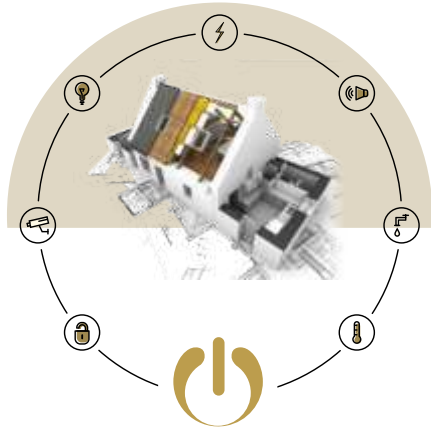

Residential automation Solutions

Make your life easier , safer and smart with Home Automation ,the tasks of yesterday are no longer a concern of today or tomorrow.

Enjoy home take care of itself , you and your kids at ilead automation solutions with the help of our sister company iLEAD home&garden we seamlessly tailored automation solution for your life style

Commercial building automation solutions

Digitization and the Internet of Things are opening up exciting new prospects ,Your commercial building will interact directly with you and your customers.

Our commercial building automation solutions for:

Retail: retail stores, shopping centers, shops.

Industrial: warehouses, factories.

Leisure: hotels, pubs, restaurants, cafes, sport facilities.

Healthcare: medical centers, hospitals, nursing homes